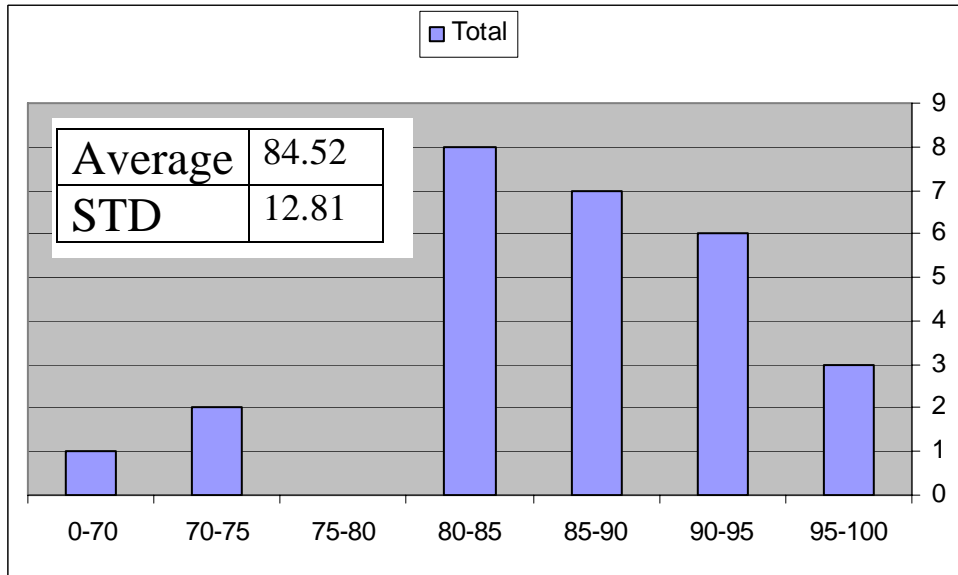

58:160 Total Grade Distribution (Overall)

58:160 Total Grade Distribution (Graduate)

58:160 Total Grade Distribution (Undergraduate)

Under Graduate Students