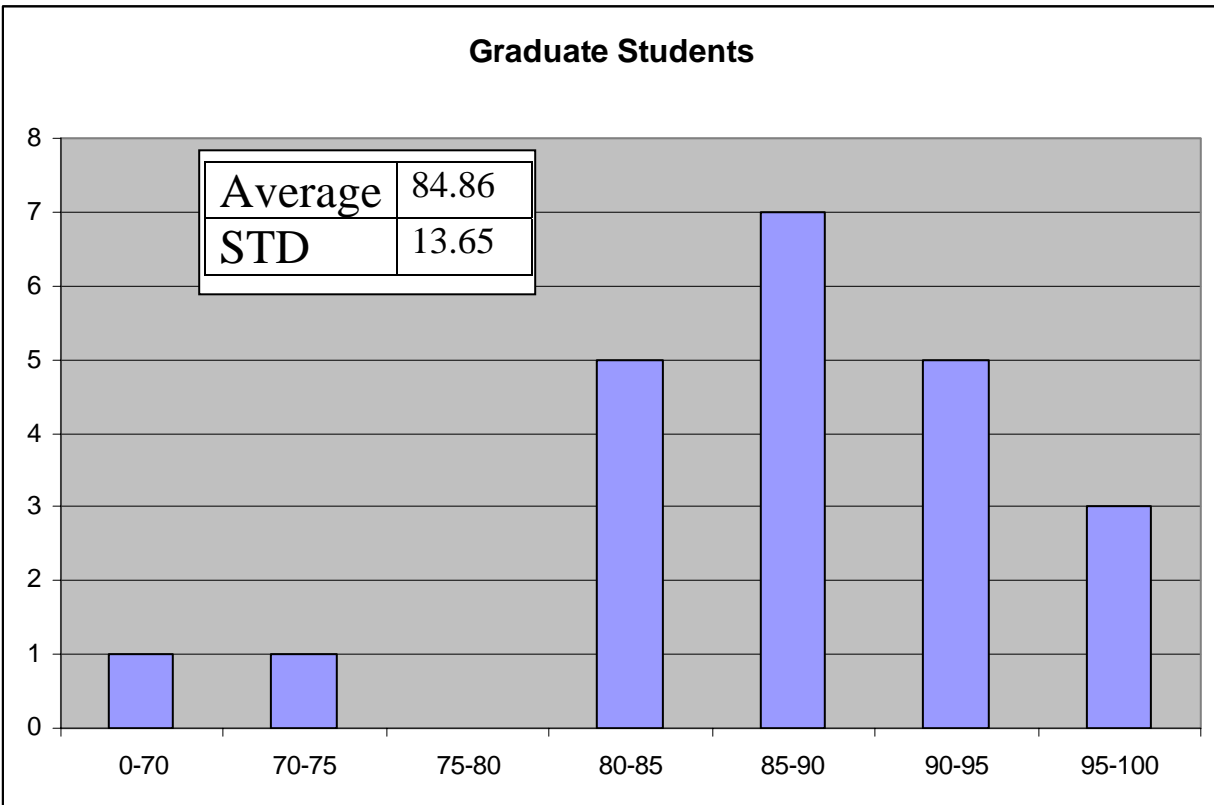

58:160 Total Grade Distribution (Overall)

58:160 Total Grade Distribution (Graduate)

58:160 Total Grade Distribution (Undergraduate)

Under Graduate Students